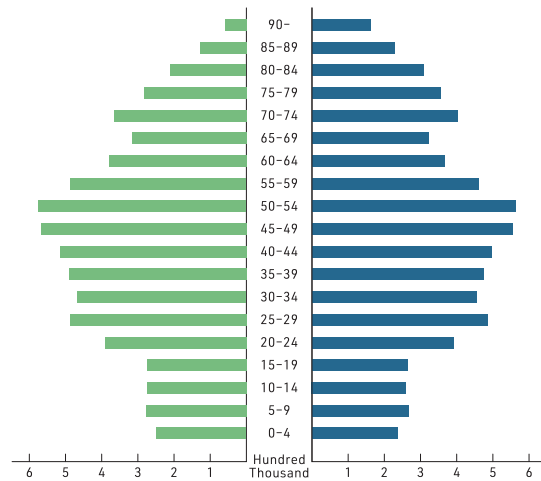

Tokyo Basics

POPULATION

Total Population of Tokyo (2023)

14,099,993

Population Age Structure by Gender (2023)

Men (2023)
6,915,965

Women (2023)
7,184,028

Average Life Expectancy (2020)
81.77

Average Life Expectancy (2020)
87.86

Foreign Residents (2023)
629,651

People Over 100 Years Old (2023)
7,057

AVERAGE MONTHLY TEMPERATURE AND RAINFALL

Source: Japan Meteorological Agency, 1991-2020 ● = Average temperature ● = Average rainfall