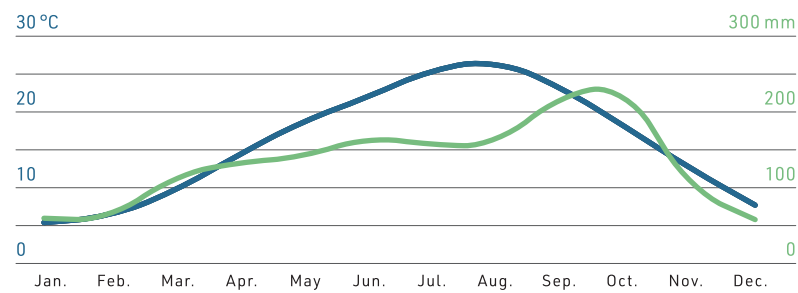

Tokyo Basics

POPULATION

Total Population of Tokyo (2023)

14,099,993

Population Age Structure by Gender (2023)

Men (2023)
6,915,965

Women (2023)
7,184,028

Average Life Expectancy (2020)
81.77

Average Life Expectancy (2020)
87.86

Foreign Residents (2023)
629,651

People Over 100 Years Old (2023)
7,057

AVERAGE MONTHLY TEMPERATURE AND RAINFALL

Source: Japan Meteorological Agency, 1991-2020 ● = Average temperature ● = Average rainfall