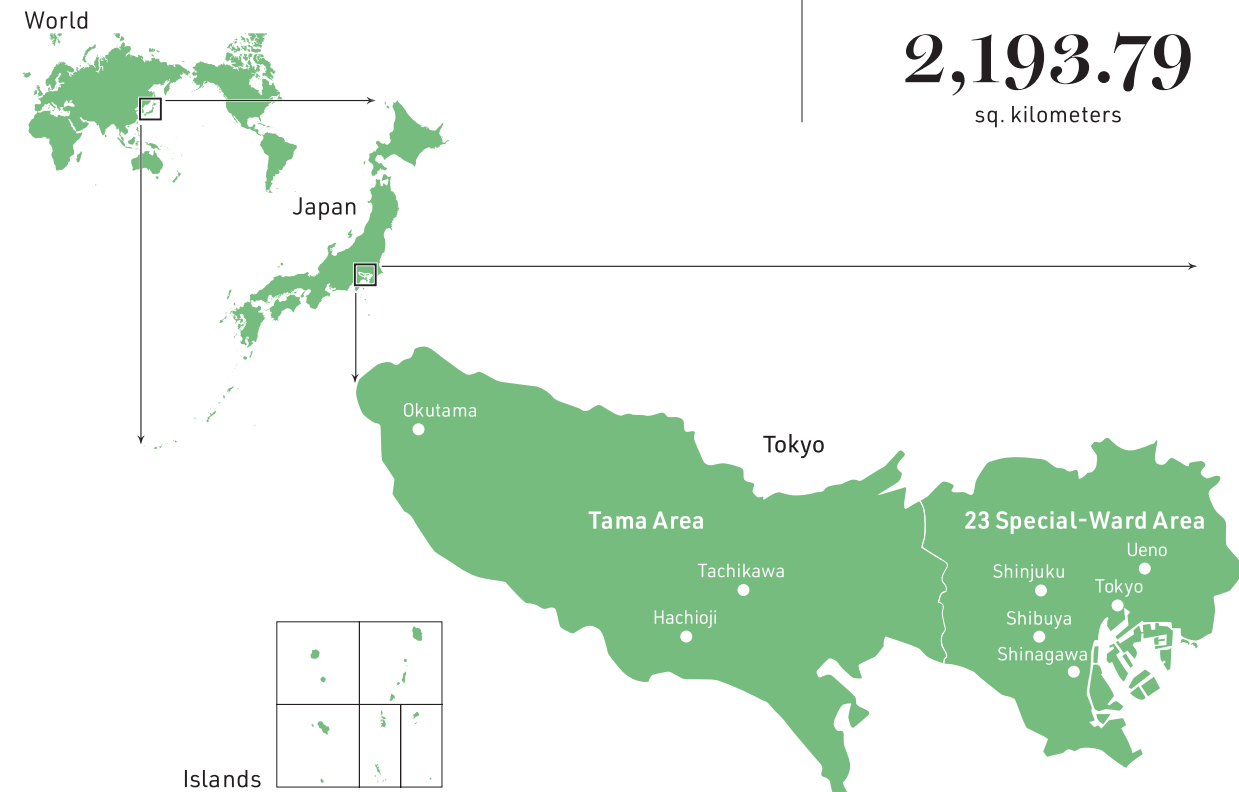

Tokyo Basics

POPULATION

Total Population of Tokyo (2023)

14,099,993

Population Age Structure by Gender (2023)

Men (2023)
6,915,965

Women (2023)
7,184,028

Average Life Expectancy (2020)
81.77

Average Annual Temperature

15.8 °C
(60.4 °F)

Average Annual Rainfall

1,598.2 mm

TOKYO'S GMP¹ (Nominal) as a Share of Japan's GDP (FY2020)

Japan ¥537.6 trillion

20.4% of Japan's GDP

1. GMP: Gross Metropolitan Product 2. US\$1.03 trillion
2020 annual average conversion rate ¥1 = US\$0.0094

TOKYO'S BUDGET (Initial FY2023)

¥16,082 billion*

* US\$106 billion
¥1 = US\$0.0066 (Bloomberg, October 31, 2023)

LOCATION

AREA

2,193.79
sq. kilometers

SISTER AND FRIENDSHIP CITIES / STATES*

- ① New York (USA)
- ② Beijing (China)
- ③ Paris (France)
- ④ New South Wales* (Australia)
- ⑤ Seoul (South Korea)
- ⑥ Jakarta (Indonesia)
- ⑦ São Paulo* (Brazil)
- ⑧ Cairo (Egypt)
- ⑨ Moscow (Russia)
- ⑩ Berlin (Germany)
- ⑪ Rome (Italy)
- ⑫ London (UK)

Ginkgo biloba is a deciduous tree with distinctive fan-shaped leaves that change from light green to bright yellow in autumn. The ginkgo tree is commonly found along Tokyo's streets and avenues and is highly resistant to pollution and fire.