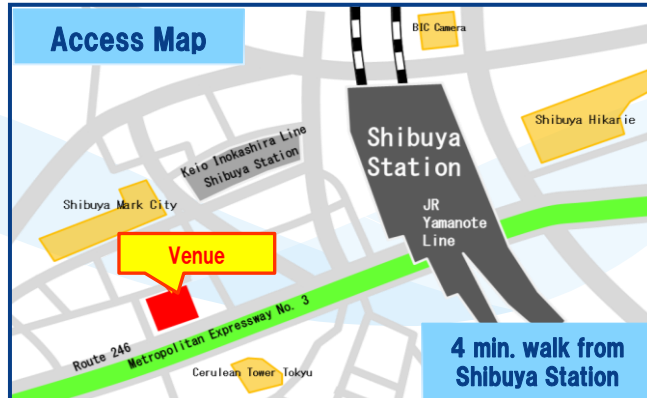

東京開業ワンストップセンター

検索

Access Map

4 min. walk from
Shibuya Station

Inquiries

Office of the Governor for Policy Planning Coordination Division
Outreach Section (Foreign Enterprise Invitation Promotion Team)
TEL 03-5388-2061