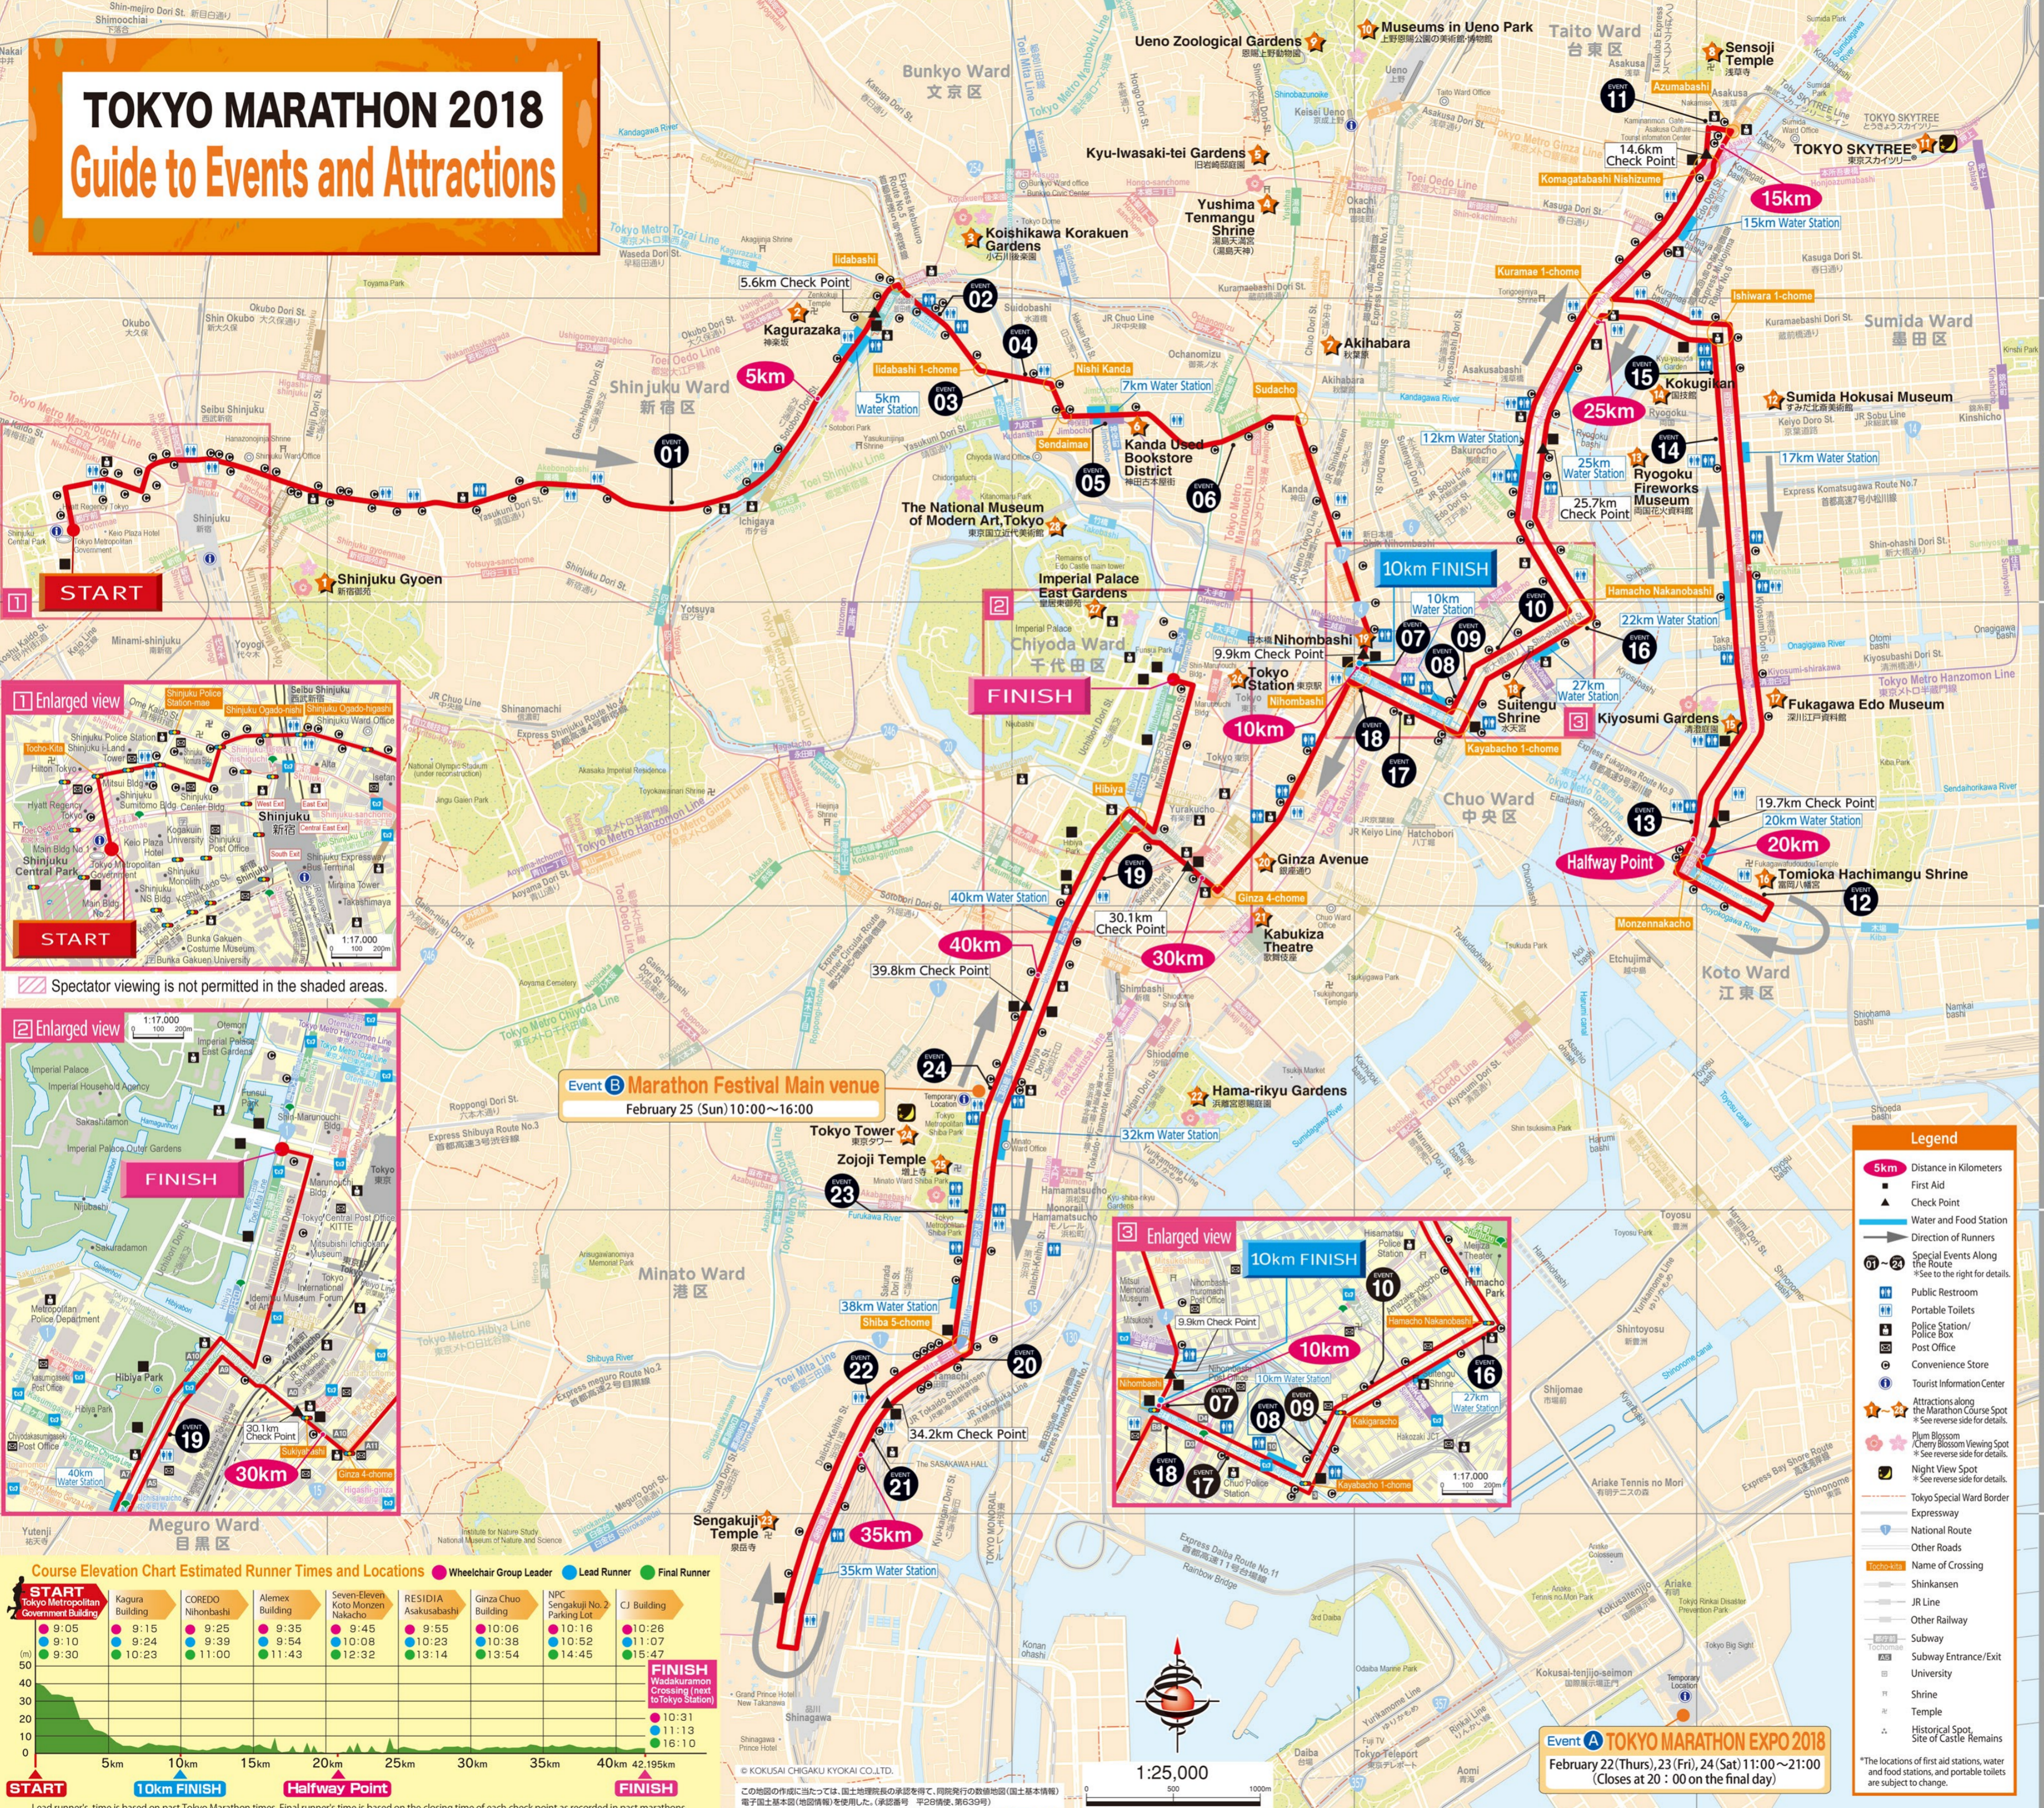

TOKYO MARATHON 2018

Guide to Events and Attractions

Special Events Along the Route February 25 SUN

A variety of groups will boost excitement by giving musical, dance, traditional Japanese folk entertainment, and other types of performances along the route.

Legend

- 5km Distance in Kilometers
- First Aid
- Check Point
- Water and Food Station
- Direction of Runners
- Special Events Along the Route
- Public Restroom
- Portable Toilets
- Police Station/Police Box
- Post Office
- Convenience Store
- Tourist Information Center
- Attractions along the Marathon Course Spot
- Plum Blossom Cherry Blossom Viewing Spot
- Night View Spot
- Expressway
- National Route
- Other Roads
- Name of Crossing
- Shinkansen
- JR Line
- Other Railway
- Subway
- Subway Entrance/Exit
- University
- Shrine
- Temple
- Historical Spot, Site of Castle Remains

Event A TOKYO MARATHON EXPO 2018
February 22 (Thurs), 23 (Fri), 24 (Sat) 11:00~21:00
(Closes at 20:00 on the final day)

© KOKUSAI CHIGAKU KYOKAI CO., LTD.
この地図の作成に当たっては、国土院の承認を得て、同院発行の地図情報(国土基本情報)電子国土基本情報(地図情報)を使用した。(承認番号 平28情発第639号)