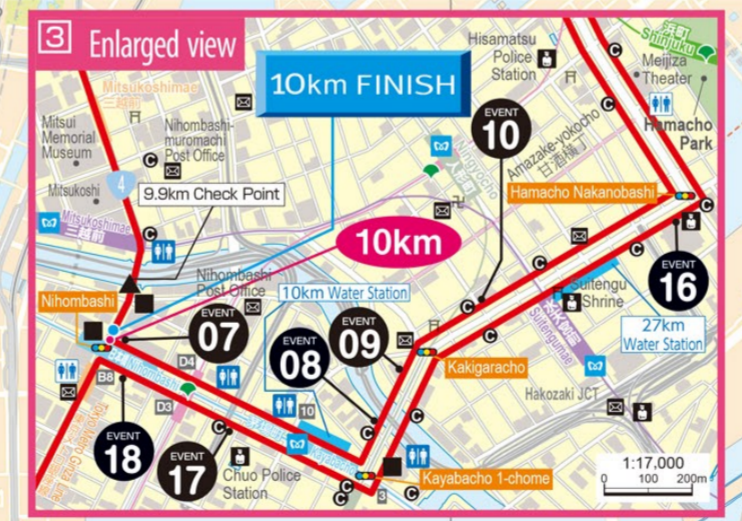

TOKYO MARATHON 2018

Guide to Events and Attractions

Special Events Along the Route February 25 SUN

A variety of groups will boost excitement by giving musical, dance, traditional Japanese folk entertainment, and other types of performances along the route.

Legend

- 5km Distance in Kilometers
- First Aid
- Check Point
- Water and Food Station
- Direction of Runners
- Special Events Along the Route
- Public Restroom
- Portable Toilets
- Police Station/Police Box
- Post Office
- Convenience Store
- Tourist Information Center
- Attractions along the Marathon Course Spot
- Plum Blossom Cherry Blossom Viewing Spot
- Night View Spot
- Expressway
- National Route
- Other Roads
- Name of Crossing
- Shinkansen
- JR Line
- Other Railway
- Subway
- Subway Entrance/Exit
- University
- Shrine
- Temple
- Historical Spot, Site of Castle Remains