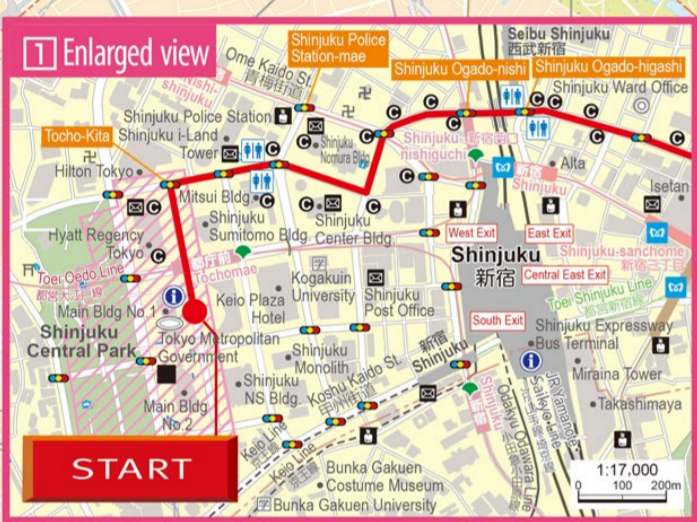

TOKYO MARATHON 2018

Guide to Events and Attractions

Special Events Along the Route February 25 SUN

A variety of groups will boost excitement by giving musical, dance, traditional Japanese folk entertainment, and other types of performances along the route.

- EVENT 01 Map C-2 9:20~10:10 Ministry of Defense
- EVENT 02 Map C-2 9:30~10:30 Tokyo Kusei Kaikan Building
- EVENT 03 Map C-2 9:30~10:35 Sumitomo Fudosan Kudan Building
- EVENT 04 Map D-2 9:30~10:35 Chiyoda First Building West Pavilion
- EVENT 05 Map D-2 9:35~10:45 Iwanami Jimbocho Building
- EVENT 06 Map D-2 9:35~10:50 NBF Ogawamachi Building
- EVENT 07 Map E-3 9:40~11:00 COREDO Nihonbashi
- EVENT 08 Map E-3 10:00~11:05 Kayababashi Minami-jidoyuen Park
- EVENT 09 Map E-3 9:40~11:05 Pentel Building
- EVENT 10 Map E-3 9:40~11:05 Legare Nihombashi Ningyochi Building
- EVENT 11 Map F-1 9:55~11:40 Asakusa Kaminarimon
- EVENT 12 Map F-3 10:10~12:30 Tomioka Hachimangu Shrine
- EVENT 13 Map E-3 10:10~12:35 Aburahorigawa Park
- EVENT 14 Map F-2 10:20~13:00 Mizuho Bank Honjo Branch
- EVENT 15 Map F-2 10:20~13:00 Dai-ichi Hotel Ryogoku
- EVENT 16 Map E-3 10:35~13:30 Tornare Nihombashi Hamacho Building
- EVENT 17 Map E-3 10:50~13:40 Metropolitan Expressway Kabutocho Parking Lot
- EVENT 18 Map E-3 10:35~13:40 Tokyo Nihombashi Tower
- EVENT 19 Map D-3 10:45~14:05 NBF Hibiya Building
- EVENT 20 Map C-5 10:50~14:30 Mitsubishi Motors Corporation Headquarters Showroom
- EVENT 21 Map C-5 10:55~14:40 The SASAKAWA HALL
- EVENT 22 Map C-5 11:00~15:10 Mita Twin Building West Pavilion
- EVENT 23 Map C-5 11:00~15:25 Minato Ward Shiba Park
- EVENT 24 Map C-4 11:05~15:35 Tokyo Metropolitan Shiba Park