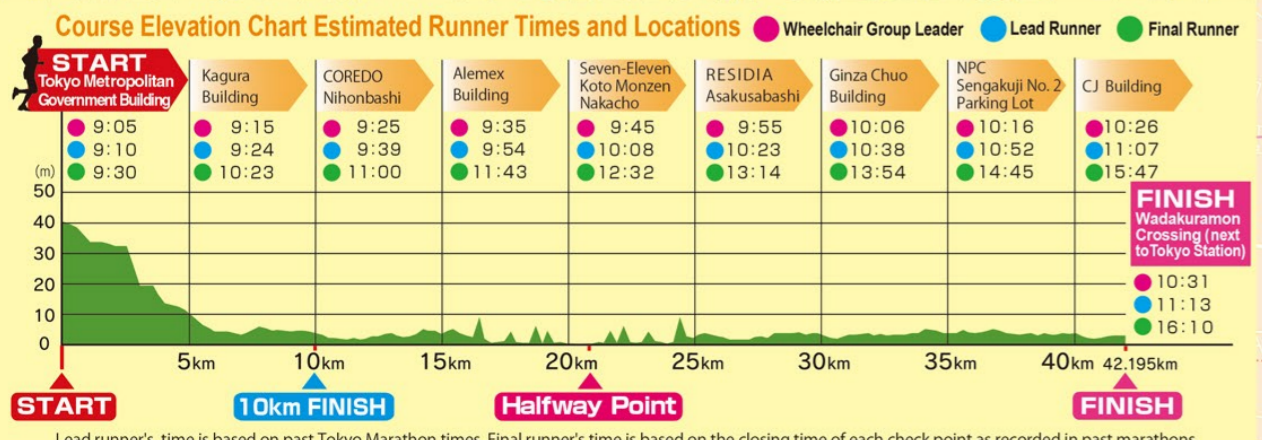

TOKYO MARATHON 2018

Guide to Events and Attractions

Special Events Along the Route February 25 SUN

A variety of groups will boost excitement by giving musical, dance, traditional Japanese folk entertainment, and other types of performances along the route.

Legend

- 5km Distance in Kilometers
- First Aid
- Check Point
- Water and Food Station
- Direction of Runners
- Special Events Along the Route
- Public Restroom
- Portable Toilets
- Police Station/Police Box
- Post Office
- Convenience Store
- Tourist Information Center
- Attractions along the Marathon Course Spot
- Plum Blossom Cherry Blossom Viewing Spot
- Night View Spot
- Expressway
- National Route
- Other Roads
- Name of Crossing
- Shinkansen
- JR Line
- Other Railway
- Subway
- Subway Entrance/Exit
- University
- Shrine
- Temple
- Historical Spot, Site of Castle Remains